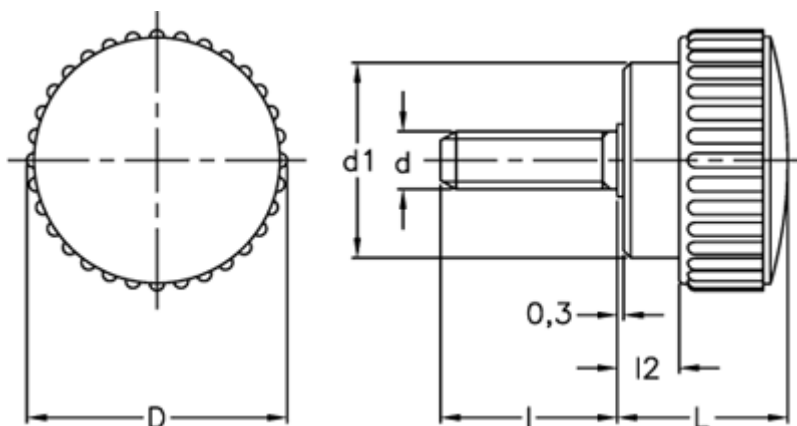

Data Sheet

Article number: 2302002432

Description: E+G Knurled grip knob
B.193/25 p-M8x25

Measures

D	=	26
d1	=	19
d 6g	=	M8
l	=	25
L	=	18
l2	=	6